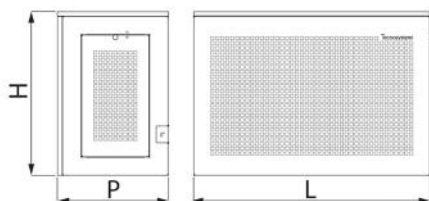

DATASHEET

MADE IN ITALY

rev. 00 - 28/09/2022

GUSCIO

Anti-intrusion cage for outdoor unit with square mesh flat roof and side door

SCD500114 - SCD500115 - SCD500116
SCD500126 - SCD500127 - SCD500128

TECHNICAL SPECIFICATIONS:

- Galvanised sheet made with anti-intrusion weave
- External polyester painting RAL 9002
- Galvanised sheet metal roof with anti-intrusion weft
- Ready for transit of duct, tubing and wiring
- Side hatch for inspection and maintenance with padlock
- Ready for wall mounting
- Height-adjustable
- Easy to assemble
- Matt RAL 7016 grey version, available on request

DIMENSIONS

CODE	L [mm]	H [mm]	P [mm]
SCD500114	1000	720	470
SCD500115	1100	1120	620
SCD500116	1100	1420	620
SCD500126	1000	720	470
SCD500127	1100	1120	620
SCD500128	1100	1420	620

ITEMS

CODE	DESCRIPTION
SCD500114	"GUSCIO H720" SECURITY CAGE FOR OUTDOOR UNIT WITH PATTERNED TOP - IVORY RAL 9002
SCD500115	"GUSCIO H1120" SECURITY CAGE FOR OUTDOOR UNIT WITH PATTERNED TOP - IVORY RAL 9002
SCD500116	"GUSCIO H1420" SECURITY CAGE FOR OUTDOOR UNIT WITH PATTERNED TOP - IVORY RAL 9002
SCD500126	"GUSCIO H720" SECURITY CAGE FOR OUTDOOR UNIT WITH PATTERNED TOP - MATT GREY RAL 7016
SCD500127	"GUSCIO H1120" SECURITY CAGE FOR OUTDOOR UNIT WITH PATTERNED TOP - MATT GREY RAL 7016
SCD500128	"GUSCIO H1420" SECURITY CAGE FOR OUTDOOR UNIT WITH PATTERNED TOP - MATT GREY RAL 7016