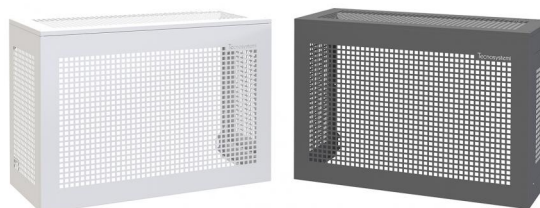

DATASHEET

MADE IN ITALY

rev. 00 - 28/09/2022

GUSCIO

Anti-intrusion cage for outdoor unit with square mesh flat roof and side door

SCD500114 - SCD500115 - SCD500116
SCD500126 - SCD500127 - SCD500128

TECHNICAL SPECIFICATIONS:

- Galvanised sheet made with anti-intrusion weave
- External polyester painting RAL 9002
- Galvanised sheet metal roof with anti-intrusion weft
- Ready for transit of duct, tubing and wiring
- Side hatch for inspection and maintenance with padlock
- Ready for wall mounting
- Height-adjustable
- Easy to assemble
- Matt RAL 7016 grey version, available on request

DIMENSIONS

CODE	L [mm]	H [mm]	P [mm]
SCD500114	1000	720	470
SCD500115	1100	1120	620
SCD500116	1100	1420	620
SCD500126	1000	720	470
SCD500127	1100	1120	620
SCD500128	1100	1420	620

ITEMS

CODE	DESCRIPTION
SCD500114	"GUSCIO H720" SECURITY CAGE FOR OUTDOOR UNIT WITH PATTERNED TOP - IVORY RAL 9002
SCD500115	"GUSCIO H1120" SECURITY CAGE FOR OUTDOOR UNIT WITH PATTERNED TOP - IVORY RAL 9002
SCD500116	"GUSCIO H1420" SECURITY CAGE FOR OUTDOOR UNIT WITH PATTERNED TOP - IVORY RAL 9002
SCD500126	"GUSCIO H720" SECURITY CAGE FOR OUTDOOR UNIT WITH PATTERNED TOP - MATT GREY RAL 7016
SCD500127	"GUSCIO H1120" SECURITY CAGE FOR OUTDOOR UNIT WITH PATTERNED TOP - MATT GREY RAL 7016
SCD500128	"GUSCIO H1420" SECURITY CAGE FOR OUTDOOR UNIT WITH PATTERNED TOP - MATT GREY RAL 7016