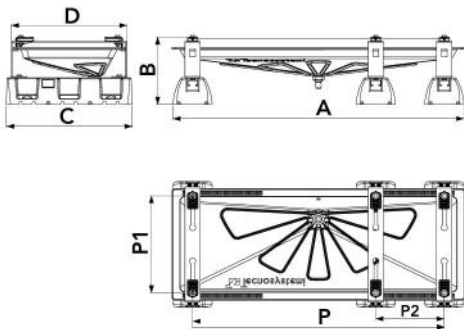

## INFINITY

supporto a pavimento con bacinella BLUE RIVER e 3 basi EXTREME 100-8

SCD500224 - SCD500225

### TECHNICAL SPECIFICATIONS:

- Electro-galvanised sheet metal feet
- Piedini verniciatura in poliестere da esterno color avorio
- BLUE RIVER basin in ivory ABS PMMA plastic
- Coupling for condensate drain pipe  $\varnothing$  16
- Includes "No- Shock" 2 Hard + 2 Soft vibration-damping kit
- SBR EXTREME vulcanised rubber floor bases with M8 fastening bolt

### DIMENSIONS

CODE	A [mm]	B [mm]	C [mm]	D [mm]	P [mm]	P1 [mm]	P2 [mm]	Portata [kg]
SCD500224	1050	240	450	410	1000 - 400	350 - 150	140 - 250	170
SCD500225	1250	240	600	520	1100 - 600	450 - 250	140 - 400	200