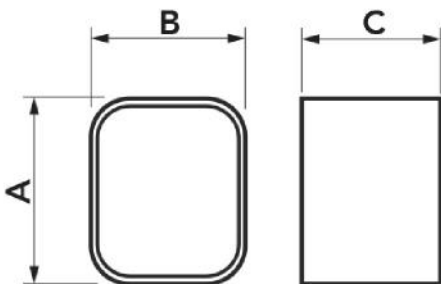

### TECHNICAL SPECIFICATIONS:

- Stiff, shockproof, anti-UVA and recyclable PVC
- Interlocking bottom and lid
- Duct profile locating ridge
- Heat shrink barcode packaging
- Galvanised screws
- Paintable
- Operating temperature -20°C / +60°C

### MODELS AVAILABLE:

TOP LINE - IVORY  
RAL 9002

NEW LINE -  
WHITE RAL 9010

ECO LINE - PEARL  
GREY RAL 9003

BROWN LINE -  
BROWN RAL 8017

BLACK LINE -  
BLACK RAL 9005

## DIMENSIONS

CODE	MODEL	LINE	A [mm]	B [mm]	C [mm]
11121060	MG 60 - EXC	TOP LINE	66	56	50
11121072	MG 72 - EXC	TOP LINE	78	68	50
11121100	MG 100 - EXC	TOP LINE	104	78	50
N11121060	MG 60 - EXC	NEW LINE	66	56	50
N11121072	MG 72 - EXC	NEW LINE	78	68	50
N11121100	MG 100 - EXC	NEW LINE	104	78	50
E11121060	MG 60 - EXC	ECO LINE	66	56	50
E11121072	MG 72 - EXC	ECO LINE	78	68	50
E11121100	MG 100 - EXC	ECO LINE	104	78	50
SCD100026	MG 72 - EXC	BROWN LINE	78	68	50
SCD100027	MG 100 - EXC	BROWN LINE	104	78	50
SCD100071	MG 72 - EXC	BLACK LINE	78	68	50
SCD100072	MG 100 - EXC	BLACK LINE	104	78	50
SCD100188	MG 72 - EXC	GREY LINE	78	68	50