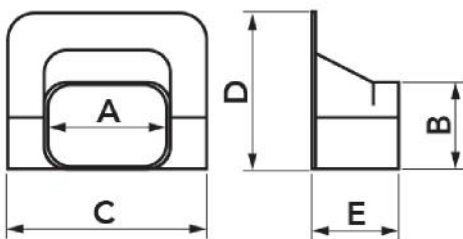

MODELS AVAILABLE:

TOP LINE - IVORY
RAL 9002

NEW LINE - WHITE
RAL 9010

ECO LINE - PEARL
GREY RAL 9003

BROWN LINE - BROWN
RAL 8017

BLACK LINE - BLACK
RAL 9005

DIMENSIONS

CODE	MODEL	LINE	A [mm]	B [mm]	C [mm]	D [mm]	E [mm]
11122110	TA 60 - EXC	TOP LINE	66	56	113	110	55
11122120	TA 72 - EXC	TOP LINE	78	68	125	114	62
11122130	TA 100 - EXC	TOP LINE	104	78	155	129	83
N11122110	TA 60 - EXC	NEW LINE	66	56	113	110	55
N11122120	TA 72 - EXC	NEW LINE	78	68	125	114	62
N11122130	TA 100 - EXC	NEW LINE	104	78	155	129	83
E11122110	TA 60 - EXC	ECO LINE	66	56	113	110	55
E11122120	TA 72 - EXC	ECO LINE	78	68	125	114	62
E11122130	TA 100 - EXC	ECO LINE	104	78	155	129	83
SCD100013	TA 72 - EXC	BROWN LINE	78	68	125	114	62
SCD100014	TA 100 - EXC	BROWN LINE	104	78	155	129	83
SCD100058	TA 72 - EXC	BLACK LINE	78	68	125	114	62
SCD100059	TA 100 - EXC	BLACK LINE	104	78	155	129	83
SCD100189	TA 72 - EXC	GREY LINE	78	68	125	114	62

ITEMS

CODE	DESCRIPTION
11122110	TA 60-EXC - "EXCELLENS TA" LINE CORNER COVER
11122120	TA 72-EXC - "EXCELLENS TA" LINE CORNER COVER
11122130	TA 100-EXC - "EXCELLENS TA" LINE CORNER COVER
N11122110	TA 60-EXC - "EXCELLENS TA" LINE CORNER COVER
N11122120	TA 72-EXC - "EXCELLENS TA" LINE CORNER COVER
N11122130	TA 100-EXC - "EXCELLENS TA" LINE CORNER COVER
E11122110	TA 60-EXC - "EXCELLENS TA" LINE CORNER COVER
E11122120	TA 72-EXC - "EXCELLENS TA" LINE CORNER COVER
E11122130	TA 100-EXC - "EXCELLENS TA" LINE CORNER COVER
SCD100013	TA 72-EXC - * CORNER COVER " EXCELLENS TA" - MOD. TA 72-EXC - BROWN LINE
SCD100014	TA 100-EXC - * CORNER COVER " EXCELLENS TA" - MOD. TA 100-EXC - BROWN LINE
SCD100058	TA 72-EXC - * CORNER COVER " EXCELLENS TA" - MOD. TA 72-EXC - BLACK LINE
SCD100059	TA 100-EXC - * CORNER COVER " EXCELLENS TA" - MOD. TA 100-EXC - BLACK LINE
SCD100189	CORNER COVER " EXCELLENS TA" - MOD. TA 72-EXC - GREY LINE - TA 72-EXC