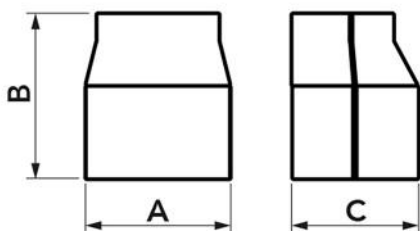

## DIMENSIONS

CODE	MODÈLE	LINE	A [mm]	B [mm]	C [mm]
11123080	RC 72/60 - EXC	TOP LINE	78	90	68
11123105	RC 100/72 - EXC	TOP LINE	104	90	77
N11123080	RC 72/60 - EXC	NEW LINE	78	90	68
N11123105	RC 100/72 - EXC	NEW LINE	104	90	77
E11123080	RC 72/60 - EXC	ECO LINE	78	90	68
E11123105	RC 100/72 - EXC	ECO LINE	104	90	77