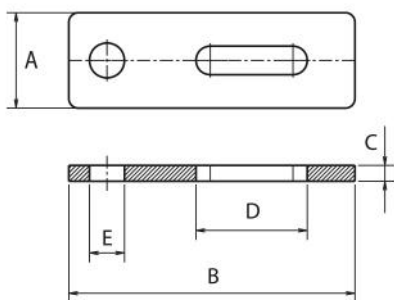

## HPSVP1

support plate with a double threaded screw

11110746 - 11110746BOX - 11110747  
11110747BOX

### DIMENSIONS

CODE	A [mm]	B [mm]	C [mm]	D [mm]	Ø E [mm]
11110746	30	90	5	49	10
11110746BOX	30	90	5	49	10
11110747	30	90	5	49	12
11110747BOX	30	90	5	49	12

### ITEMS

CODE	DESCRIPTION
11110746	BRACKET W. SCREW Ø 10 X 250 - HPSVP1
11110746BOX	BRACKET W. SCREW Ø 10 X 250 - HPSVP1 - BOX 10 pcs
11110747	BRACKET F. SCREW Ø 12 X 300 - HPSVP2
11110747BOX	BRACKET F. SCREW Ø 12 X 300 - HPSVP2 - BOX 10 pcs