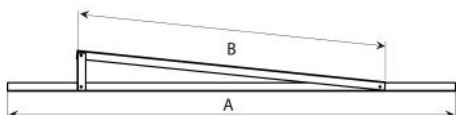

## HTF 1V/30L

vertical support triangle for flat roofs

11110788

### DIMENSIONS

CODE	A [mm]	B [mm]
11110788	2170	1500