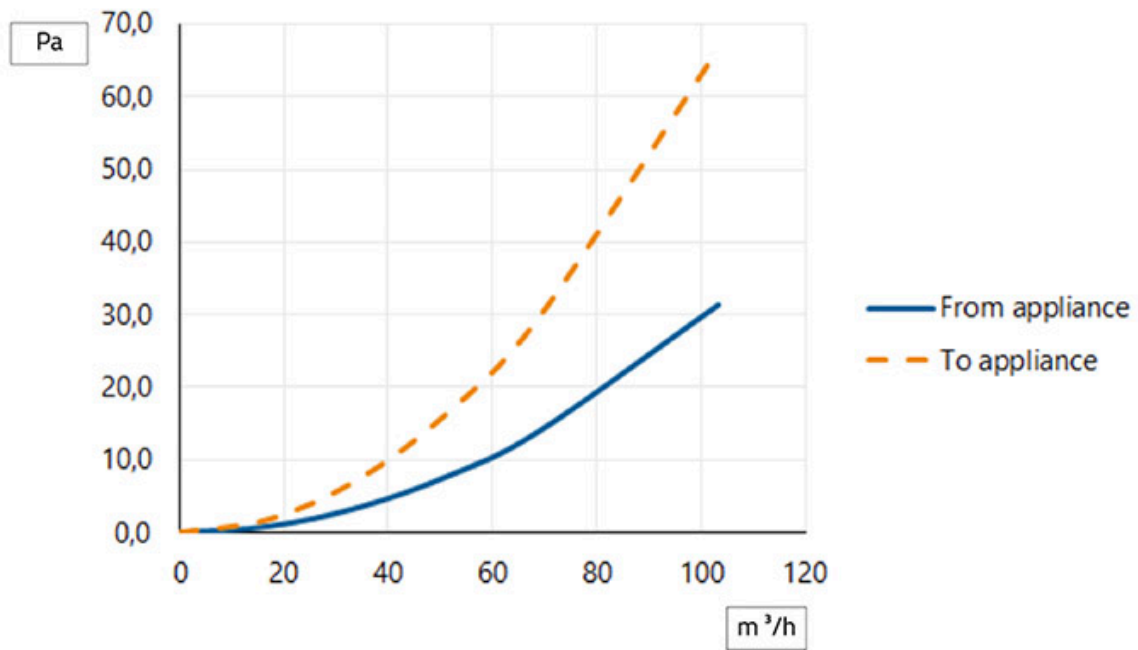

DATASHEET

rev. 01 - 20/10/2022

CLOE

intake grille

30100310

DIMENSIONS

PRESSURE LOSSES

ITEMS

CODE	DESCRIPTION
30100310	"CLOE" INTAKE GRILLE