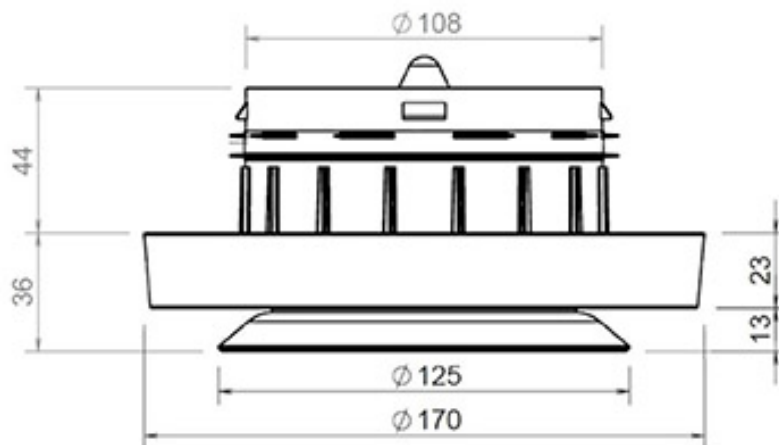

DATASHEET

rev. 01 - 20/10/2022

CLOE

intake grille

30100310

DIMENSIONS

PRESSURE LOSSES

ITEMS

CODE	DESCRIPTION
30100310	"CLOE" INTAKE GRILLE