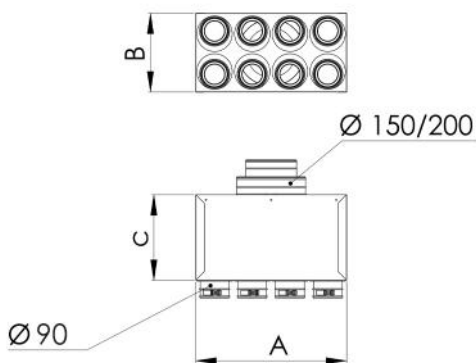

DATASHEET

rev. 00 - 21/11/2023

Galvanised sheet metal soundproofed plenum 4-6-8-10-12 outputs \varnothing 90 with blue connectors

ACD600100 - ACD600101 - ACD600102
ACD600103 - ACD600104 - ACD600105
ACD600106

TECHNICAL SPECIFICATIONS:

- Made of galvanized sheet metal
- High sound insulation
- Internal sound absorber thickness 20mm
- Removable soundproofing septa
- Complete with brackets for ceiling mounting
- Output/input collars as per table

DIMENSIONS

| CODE | A [mm] | B [mm] | C [mm] | INPUT \varnothing [mm] | No.of OUTLETS - \varnothing [mm] |
|-----------|--------|--------|--------|--------------------------|------------------------------------|
| ACD600100 | 360 | 240 | 500 | 150 / 200 | 4 - 90 |
| ACD600101 | 360 | 240 | 500 | 150 / 200 | 6 - 90 |
| ACD600102 | 660 | 240 | 500 | 150 / 200 | 8 - 90 |
| ACD600103 | 660 | 240 | 500 | 150 / 200 | 10 - 90 |
| ACD600104 | 660 | 240 | 500 | 150 / 200 | 12 - 90 |
| ACD600105 | 360 | 240 | 500 | 100 / 125 / 150 | 4 - 90 |
| ACD600106 | 360 | 240 | 500 | 100 / 125 / 150 | 6 - 90 |