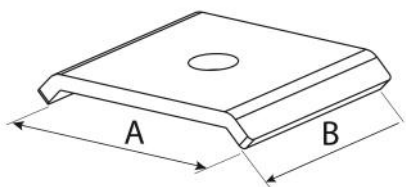

DATASHEET

rev. 00 - 00-00-0000

HSCPST

pre-assembled central clamp for solar thermal panel

11110735 - 11110735BOX

DIMENSIONS

CODE	A [mm]	B [mm]
11110735	50	40
11110735BOX	50	40

ITEMS