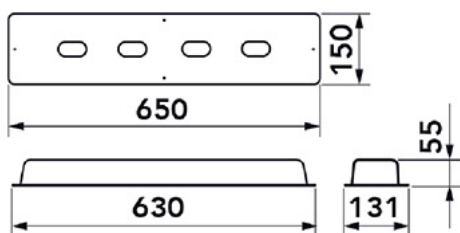

### DIMENSIONS

### ITEMS

CODE	DESCRIPTION
11100125	OUTDOOR RECESSED BOX WITH COVER