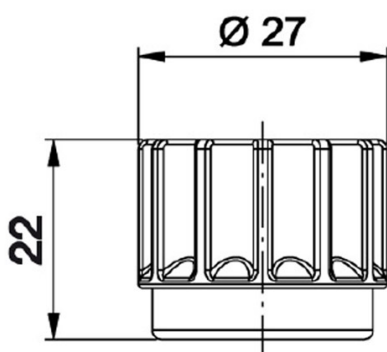

DATASHEET

rev. 00 - 29/11/2022

Manifold knob

26002470 - 26002475 - 26002480
26002485 - 26002490

DIMENSIONS

ITEMS

| CODE | DESCRIPTION |
|----------|-------------|
| 26002470 | |
| 26002475 | |
| 26002480 | |
| 26002485 | |
| 26002490 | |