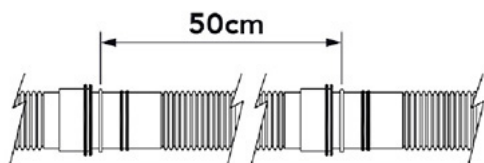

# DATASHEET

rev. 02 - 11/01/2023

MADE IN ITALY

Blue condensate drain pipe reinforced by under-track Ø 20 single cladding - Sleeves Ø 18/20

11126346 - SCD300003

## TECHNICAL SPECIFICATIONS:

- Suitable for flush installations
- Push-fit on built-in installation box
- No need for O-ring
- Anti-UVA high-density polyethylene
- Sleeve Ø 18 / 20 every 50 cm
- Ultra-flexible 50m roll or ultra-flexible 25 m mini-roll
- Single blue coating

## DIMENSIONS