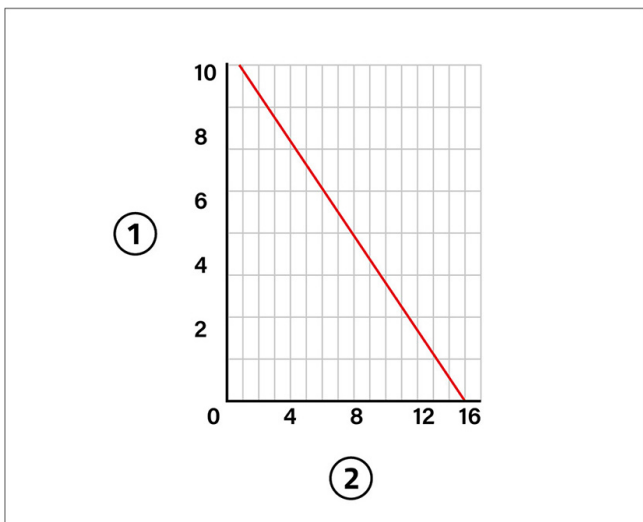

EF 15 lt

[1] Air delivery (vertical m)
[2] Flow rate (litres/hour)

- For air conditioners up to 16 kW
- Max. 10 m vertical delivery
- Power consumption 19 W
- Max. noise level 25 [dB (A)]