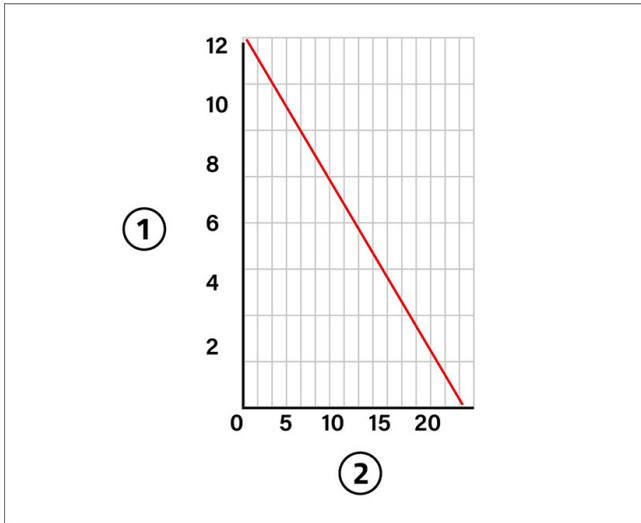

EF 20 lt

[1] Air delivery (vertical m)
[2] Flow rate (litres/hour)

- For air conditioners up to 20 kW
- Max. 12 m vertical delivery
- Power consumption 19 W
- Max. noise level 26 [dB (A)]

WALL-MOUNTED APPLICATIONS

- wall splits
- consoles
- fan coils

CEILING-MOUNTED APPLICATIONS

- ceiling-mounted air conditioners
- ducted

ITEMS

CODE	DESCRIPTION
12170036	EASY FLOW 7 LT. MINI PUMP EF7
12170093	EASY FLOW 7 LT. MINI PUMP WITH VERTICAL CONNECTION EFV-7
12170037	EASY FLOW 11 LT. MINI PUMP EF11
12170094	EASY FLOW 11 LT. MINI PUMP WITH EFV-11 VERTICAL CONNECTION
12170038	EASY FLOW 15 LT. MINI PUMP "EF15"
12170046	EASY FLOW 15 LT. MINI PUMP WITH VERTICAL CONNECTION EFV-15
12170078	EASY FLOW 20 LT. MINI PUMP EF20
12170079	EASY FLOW 20 LT. MINI PUMP WITH VERTICAL CONNECTION EFV20