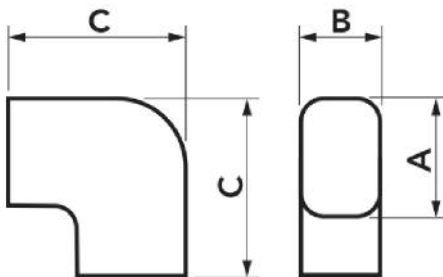

MODELS AVAILABLE:

TOP LINE - IVORY
RAL 9002

NEW LINE -
WHITE RAL 9010

ECO LINE - PEARL
GREY RAL 9003

BROWN LINE -
BROWN RAL 8017

BLACK LINE -
BLACK RAL 9005

DIMENSIONS

CODE	MODEL	LINE	A [mm]	B [mm]	C [mm]
11120160	CP 60 - EXC	TOP LINE	66	56	101
11120172	CP 72 - EXC	TOP LINE	78	68	118
11120100	CP 100 - EXC	TOP LINE	104	78	152
N11120160	CP 60 - EXC	NEW LINE	66	56	101
N11120172	CP 72 - EXC	NEW LINE	78	68	118
N11120100	CP 100 - EXC	NEW LINE	104	78	152
E11120160	CP 60 - EXC	ECO LINE	66	56	101
E11120172	CP 72 - EXC	ECO LINE	78	68	118
E11120100	CP 100 - EXC	ECO LINE	104	78	152
SCD100016	CP 72 - EXC	BROWN LINE	78	68	118
SCD100017	CP 100 - EXC	BROWN LINE	104	78	152
SCD100061	CP 72 - EXC	BLACK LINE	78	68	118
SCD100062	CP 100 - EXC	BLACK LINE	104	78	152
SCD100186	CP 72 - EXC	BLACK LINE	78	68	118

ITEMS

CODE	DESCRIPTION
11120160	CP 60-EXC - "EXCELLENS CP" LINE FLAT ELBOW
11120172	CP 72-EXC - "EXCELLENS CP" LINE FLAT ELBOW
11120100	CP 100-EXC - "EXCELLENS CP" LINE FLAT ELBOW
N11120160	CP 60-EXC - "EXCELLENS CP" LINE FLAT ELBOW
N11120172	CP 72-EXC - "EXCELLENS CP" LINE FLAT ELBOW
N11120100	CP 100-EXC - "EXCELLENS CP" LINE FLAT ELBOW
E11120160	CP 60-EXC - "EXCELLENS CP" LINE FLAT ELBOW
E11120172	CP 72-EXC - "EXCELLENS CP" LINE FLAT ELBOW
E11120100	CP 100-EXC - "EXCELLENS CP" LINE FLAT ELBOW
SCD100016	CP 72-EXC - * FLAT ELBOW "EXCELLENS CP" MOD. CP 72-EXC - BROWN LINE
SCD100017	CP 100-EXC - * FLAT ELBOW "EXCELLENS CP" MOD. CP100-EXC - BROWN LINE
SCD100061	CP 72-EXC - * FLAT ELBOW "EXCELLENS CP" MOD. CP 72-EXC - BLACK LINE
SCD100062	CP 100-EXC - * FLAT ELBOW "EXCELLENS CP" MOD. CP 100-EXC - BLACK LINE
SCD100186	FLAT ELBOW "EXCELLENS CP" MOD. CP 72-EXC - GREY LINE - CP 72-EXC