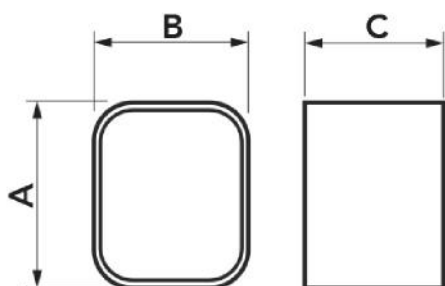

### TECHNICAL SPECIFICATIONS:

- Stiff, shockproof, anti-UVA and recyclable PVC
- Interlocking bottom and lid
- Duct profile locating ridge
- Heat shrink barcode packaging
- Galvanised screws
- Paintable
- Operating temperature -20°C / +60°C

### MODELS AVAILABLE:

TOP LINE - IVORY  
RAL 9002

NEW LINE -  
WHITE RAL 9010

ECO LINE - PEARL  
GREY RAL 9003

BROWN LINE -  
BROWN RAL 8017

BLACK LINE -  
BLACK RAL 9005

## DIMENSIONS

CODE	MODEL	LINE	A [mm]	B [mm]	C [mm]
11121060	MG 60 - EXC	TOP LINE	66	56	50
11121072	MG 72 - EXC	TOP LINE	78	68	50
11121100	MG 100 - EXC	TOP LINE	104	78	50
N11121060	MG 60 - EXC	NEW LINE	66	56	50
N11121072	MG 72 - EXC	NEW LINE	78	68	50
N11121100	MG 100 - EXC	NEW LINE	104	78	50
E11121060	MG 60 - EXC	ECO LINE	66	56	50
E11121072	MG 72 - EXC	ECO LINE	78	68	50
E11121100	MG 100 - EXC	ECO LINE	104	78	50
SCD100026	MG 72 - EXC	BROWN LINE	78	68	50
SCD100027	MG 100 - EXC	BROWN LINE	104	78	50
SCD100071	MG 72 - EXC	BLACK LINE	78	68	50
SCD100072	MG 100 - EXC	BLACK LINE	104	78	50
SCD100188	MG 72 - EXC	GREY LINE	78	68	50