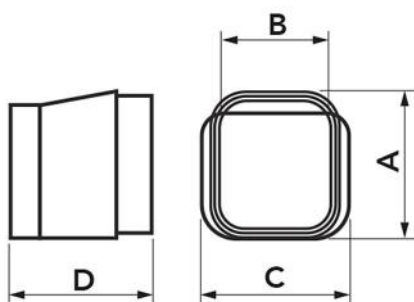

MODELS AVAILABLE:

TOP LINE - IVORY
RAL 9002

NEW LINE -
WHITE RAL 9010

ECO LINE - PEARL
GREY RAL 9003

DIMENSIONS

CODE	MODEL	LINE	A [mm]	B [mm]	C [mm]	D [mm]
11122140	MRU 60 - EXC	TOP LINE	66	56	66	62
11122150	MRU 72 - EXC	TOP LINE	78	68	78	74
11122160	MRU 100 - EXC	TOP LINE	104	78	104	103
N11122140	MRU 60 - EXC	NEW LINE	66	56	66	62
N11122150	MRU 72 - EXC	NEW LINE	78	68	78	74
N11122160	MRU 100 - EXC	NEW LINE	104	78	104	103
E11122140	MRU 60 - EXC	ECO LINE	66	56	66	62
E11122150	MRU 72 - EXC	ECO LINE	78	68	78	74
E11122160	MRU 100 - EXC	ECO LINE	104	78	104	103