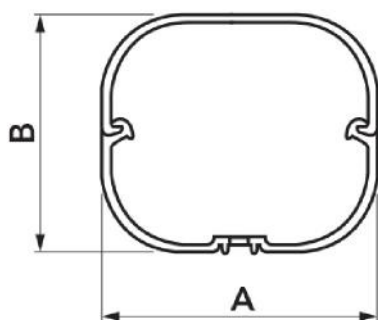

### TECHNICAL SPECIFICATIONS:

- Stiff, shockproof, anti-UVA and recyclable PVC
- Rounded bottom and lid
- Clip-together central fastening
- Pre-punched slots in bottom for wall mounting
- Prepared for insertion of the mini pumps Easy Flow, Easy One, Aqua Split (only model T 72-EXC)
- Length 2 m
- Paintable
- Operating temperature -20°C / +60°C

## DIMENSIONS

CODE	MODEL	LINE	A [mm]	B [mm]
11120060	T 60 - EXC	TOP LINE	60	52
11120072	T 72 - EXC	TOP LINE	72	64
11120010	T 100 - EXC	TOP LINE	98	73
N11120060	T 60 - EXC	NEW LINE	60	52
N11120072	T 72 - EXC	NEW LINE	72	64
N11120010	T 100 - EXC	NEW LINE	98	73
E11120060	T 60 - EXC	ECO LINE	60	52
E11120072	T 72 - EXC	ECO LINE	72	64
E11120010	T 100 - EXC	ECO LINE	98	73
SCD100006	T 72 - EXC	BROWN LINE	72	64
SCD100008	T 100 - EXC	BROWN LINE	98	73
SCD100051	T 72 - EXC	BLACK LINE	72	64
SCD100053	T 100 - EXC	BLACK LINE	98	73
SCD100184	T 72 - EXC	GREY LINE	72	64

## ITEMS

CODE	DESCRIPTION
11120060	T 60-EXC - "EXCELLENS T" LINE STANDARD TRUNKING - 2 mt. long
11120072	T 72-EXC - "EXCELLENS T" LINE STANDARD TRUNKING - 2 mt. long
11120010	T 100-EXC - "EXCELLENS T" LINE STANDARD TRUNKING - 2 mt. long
N11120060	T 60-EXC - "EXCELLENS T" LINE STANDARD TRUNKING - 2 mt. long
N11120072	T 72-EXC - "EXCELLENS T" LINE STANDARD TRUNKING - 2 mt. long
N11120010	T 100-EXC - "EXCELLENS T" LINE STANDARD TRUNKING - 2 mt. long
E11120060	T60-EXC - "EXCELLENS T" LINE STANDARD TRUNKING - 2 mt. long
E11120072	T72-EXC - "EXCELLENS T" LINE STANDARD TRUNKING - 2 mt. long
E11120010	T100-EXC - "EXCELLENS T" LINE STANDARD TRUNKING - 2 mt. long
SCD100006	T 72-EXC - *TRUNKING "EXCELLENS" T 72-EXC - BROWN LINE" (8 pcs)
SCD100008	T 100-EXC - *TRUNKING "EXCELLENS" T100-EXC - BROWN LINE" (5pcs)
SCD100051	T 72-EXC - *TRUNKING "EXCELLENS" T 72-EXC - BLACK LINE" (8 pcs)
SCD100053	T 100-EXC - *TRUNKING "EXCELLENS" T 100-EXC - BLACK LINE" (5 pcs)
SCD100184	TRUNKING "EXCELLENS" T 72-EXC - GREY LINE" (8 pcs) - T 72-EXC