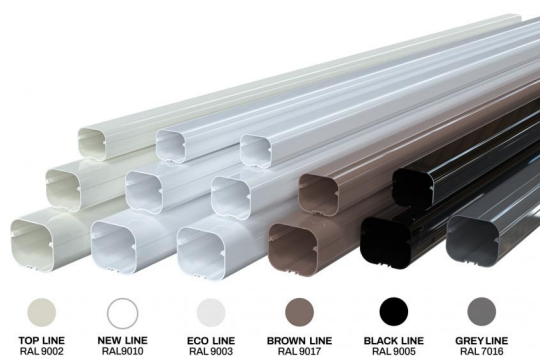

### TECHNICAL SPECIFICATIONS:

- Stiff, shockproof, anti-UVA and recyclable PVC
- Rounded bottom and lid
- Clip-together central fastening
- Pre-punched slots in bottom for wall mounting
- Prepared for insertion of the mini pumps Easy Flow, Easy One, Aqua Split (only model T 72-EXC)
- Length 2 m
- Paintable
- Operating temperature -20°C / +60°C

### MODELS AVAILABLE:

TOP LINE - IVORY  
RAL 9002

NEW LINE - WHITE  
RAL 9010

ECO LINE - PEARL  
GREY RAL 9003

BROWN LINE -  
BROWN RAL 8017

BLACK LINE -  
BLACK RAL 9005