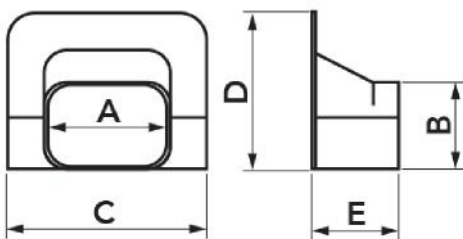

MODELS AVAILABLE:

TOP LINE - IVORY
 RAL 9002

NEW LINE -
 WHITE RAL 9010

ECO LINE - PEARL
 GREY RAL 9003

BROWN LINE -
 BROWN RAL 8017

BLACK LINE -
 BLACK RAL 9005

DIMENSIONS

CODE	MODEL	LINE	A [mm]	B [mm]	C [mm]	D [mm]	E [mm]
11122110	TA 60 - EXC	TOP LINE	66	56	113	110	55
11122120	TA 72 - EXC	TOP LINE	78	68	125	114	62
11122130	TA 100 - EXC	TOP LINE	104	78	155	129	83
N11122110	TA 60 - EXC	NEW LINE	66	56	113	110	55
N11122120	TA 72 - EXC	NEW LINE	78	68	125	114	62
N11122130	TA 100 - EXC	NEW LINE	104	78	155	129	83
E11122110	TA 60 - EXC	ECO LINE	66	56	113	110	55
E11122120	TA 72 - EXC	ECO LINE	78	68	125	114	62
E11122130	TA 100 - EXC	ECO LINE	104	78	155	129	83
SCD100013	TA 72 - EXC	BROWN LINE	78	68	125	114	62
SCD100014	TA 100 - EXC	BROWN LINE	104	78	155	129	83
SCD100058	TA 72 - EXC	BLACK LINE	78	68	125	114	62
SCD100059	TA 100 - EXC	BLACK LINE	104	78	155	129	83
SCD100189	TA 72 - EXC	GREY LINE	78	68	125	114	62

ITEMS

CODE	DESCRIPTION
11122110	TA 60-EXC - "EXCELLENS TA" LINE CORNER COVER
11122120	TA 72-EXC - "EXCELLENS TA" LINE CORNER COVER
11122130	TA 100-EXC - "EXCELLENS TA" LINE CORNER COVER
N11122110	TA 60-EXC - "EXCELLENS TA" LINE CORNER COVER
N11122120	TA 72-EXC - "EXCELLENS TA" LINE CORNER COVER
N11122130	TA 100-EXC - "EXCELLENS TA" LINE CORNER COVER
E11122110	TA 60-EXC - "EXCELLENS TA" LINE CORNER COVER
E11122120	TA 72-EXC - "EXCELLENS TA" LINE CORNER COVER
E11122130	TA 100-EXC - "EXCELLENS TA" LINE CORNER COVER
SCD100013	TA 72-EXC - * CORNER COVER " EXCELLENS TA" - MOD. TA 72-EXC - BROWN LINE
SCD100014	TA 100-EXC - * CORNER COVER " EXCELLENS TA" - MOD. TA 100-EXC - BROWN LINE
SCD100058	TA 72-EXC - * CORNER COVER " EXCELLENS TA" - MOD. TA 72-EXC - BLACK LINE
SCD100059	TA 100-EXC - * CORNER COVER " EXCELLENS TA" - MOD. TA 100-EXC - BLACK LINE
SCD100189	CORNER COVER " EXCELLENS TA" - MOD. TA 72-EXC - GREY LINE - TA 72-EXC