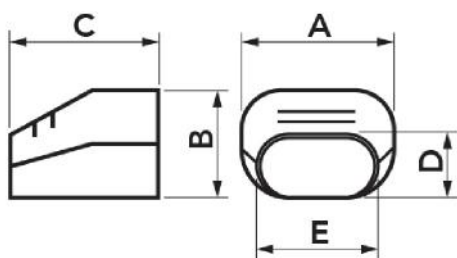

MODELS AVAILABLE:

TOP LINE - IVORY
RAL 9002

NEW LINE - WHITE
RAL 9010

ECO LINE - PEARL
GREY RAL 9003

BROWN LINE - BROWN
RAL 8017

BLACK LINE - BLACK
RAL 9005

DIMENSIONS

CODE	MODEL	LINE	A [mm]	B [mm]	C [mm]	D [mm]	E [mm]
11124060	TS 60 - EXC	TOP LINE	66	56	75	33	60
11124072	TS 72 - EXC	TOP LINE	78	68	90	35	67
11124100	TS 100 - EXC	TOP LINE	104	78	110	35	67
N11124060	TS 60 - EXC	NEW LINE	66	56	75	33	60
N11124072	TS 72 - EXC	NEW LINE	78	68	90	35	67
N11124100	TS 100 - EXC	NEW LINE	104	78	110	35	67
E11124060	TS 60 - EXC	ECO LINE	66	56	75	33	60
E11124072	TS 72 - EXC	ECO LINE	78	68	90	35	67
E11124100	TS 100 - EXC	ECO LINE	104	78	110	35	67
SCD100035	TS 72 - EXC	BROWN LINE	78	68	90	35	67
SCD100036	TS 100 - EXC	BROWN LINE	104	78	110	35	67
SCD100080	TS 72 - EXC	BLACK LINE	78	68	90	35	67
SCD100081	TS 100 - EXC	BLACK LINE	104	78	110	35	67
SCD100193	TS 72 - EXC	GREY LINE	78	68	90	35	67