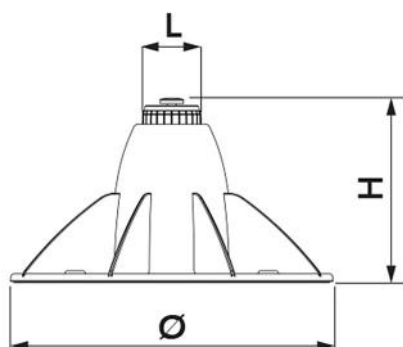

DATASHEET

rev. 00 - 21/09/2022

MADE IN ITALY

GENIUS 1200R

large adjustable foot mount

11105400

TECHNICAL SPECIFICATIONS:

- High mechanical strength
- Rear anti-vibration rubber mat 10 mm
- Built-in spirit level
- #4 holes ready for fastening to the floor
- Adjustable ring nut with non-slip knurling height from 170 to 210 mm
- Fastening with M10 screws
- Stability ribs
- Available in black
- Load capacity up to 1200 kg

DIMENSIONS

CODE	L [mm]	H [mm]	Ø [mm]
11105400	60	170 - 210	330

ITEMS

CODE	DESCRIPTION
11105400	LARGE ADJUSTABLE FOOT MOUNT BLACK "GENIUS 12500R" WITH FIXING SCREWS M10