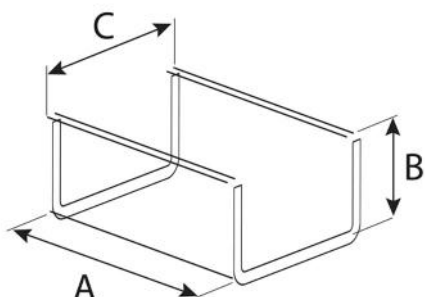

## HGCPH3

joint for profiles FVP 200/100

11110763 - 11110763BOX

### DIMENSIONS

CODE	A [mm]	B [mm]	C [mm]
11110763	100	16	33
11110763BOX	100	16	33