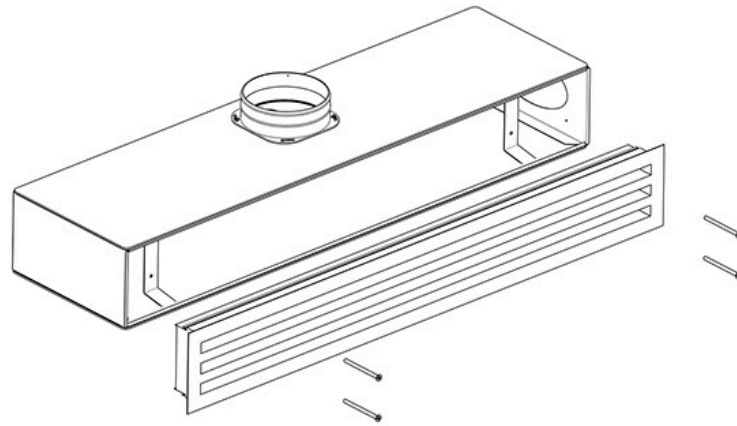

EXAMPLE OF INSTALLATION: