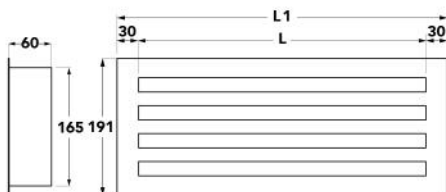

TECHNICAL SPECIFICATIONS:

- Made of anodised or white painted aluminium RAL 9016
- With 2 slots and adjustable deflectors
- Built-in calibration damper
- Installation height 2.5 - 3.1 m
- Fastening by means of front screws with internal mobile bracket

DIMENSIONS

CODE	L [mm]	L1 [mm]	COLOUR
PWC300037	600	660	WHITE
PWC300038	600	660	ALUMINIUM
PWC300039	800	860	WHITE
PWC300040	800	860	ALUMINIUM
PWC300041	1000	1060	WHITE
PWC300042	1000	1060	ALUMINIUM
PWC300043	1500	1560	WHITE
PWC300044	1500	1560	ALUMINIUM
PWC300045	2000	2060	WHITE
PWC300046	2000	2060	ALUMINIUM

TECHNICAL DATA

CODE	Ak [m²]	Q [m³/h] MIN	Q [m³/h] MAX	LwA [dB(A)] MIN	LwA [dB(A)] MAX	X(0.25) - Y(0.25) MIN [m]	X(0.25) - Y(0.25) MAX [m]	Dpt [Pa] MIN	Dpt [Pa] MAX
PWC300037	0,01934	246	558	35	49	5,6	12,5	10	50
PWC300038	0,01934	246	558	35	49	5,6	12,5	10	50
PWC300039	0,02903	328	744	35	49	5,6	12,5	10	50
PWC300040	0,02903	328	744	35	49	5,6	12,5	10	50
PWC300041	0,03872	410	930	35	49	5,6	12,5	10	50
PWC300042	0,03872	410	930	35	49	5,6	12,5	10	50
PWC300043	0,06295	615	1395	35	49	5,6	12,5	10	50
PWC300044	0,06295	615	1395	35	49	5,6	12,5	10	50
PWC300045	0,08718	820	1860	35	49	5,6	12,5	10	50
PWC300046	0,08718	820	1860	35	49	5,6	12,5	10	50

EXAMPLE OF INSTALLATION:

SHORTCUT DIAGRAM

ITEMS

CODE	DESCRIPTION
PWC300037	4-SLOT LINEAR DIFFUSER IN WHITE PAINTED ALUMINIUM 600mm
PWC300038	4-SLOT LINEAR DIFFUSER IN ANODISED ALUMINIUM 600mm
PWC300039	4-SLOT LINEAR DIFFUSER IN WHITE PAINTED ALUMINIUM 800mm
PWC300040	4-SLOT LINEAR DIFFUSER IN ANODISED ALUMINIUM 800mm
PWC300041	4-SLOT LINEAR DIFFUSER IN WHITE PAINTED ALUMINIUM 1000mm
PWC300042	4-SLOT LINEAR DIFFUSER IN ANODISED ALUMINIUM 1000mm
PWC300043	4-SLOT LINEAR DIFFUSER IN WHITE PAINTED ALUMINIUM 1500mm
PWC300044	4-SLOT LINEAR DIFFUSER IN ANODISED ALUMINIUM 1500mm
PWC300045	4-SLOT LINEAR DIFFUSER IN WHITE PAINTED ALUMINIUM 2000mm
PWC300046	4-SLOT LINEAR DIFFUSER IN ANODISED ALUMINIUM 2000mm