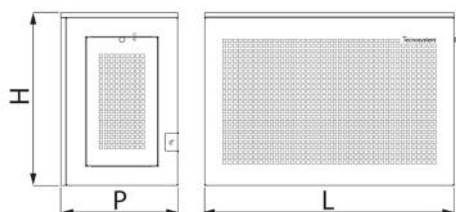

DATASHEET

MADE IN ITALY

rev. 01 - 03/11/2023

GUSCIO

Cage with 5° sloped roof

SCD500129 - SCD500130 - SCD500131
SCD500132 - SCD500133 - SCD500134

TECHNICAL SPECIFICATIONS:

- Galvanised sheet made with anti-intrusion weave
- External polyester painting RAL 9002
- Galvanised sheet metal roof with anti-intrusion weft
- Ready for transit of duct, tubing and wiring
- Side hatch for inspection and maintenance with padlock
- Ready for wall mounting
- Height-adjustable
- Easy to assemble
- Matt RAL 7016 grey version, available on request

DIMENSIONS

CODE	L [mm]	H [mm]	P [mm]
SCD500129	1000	720	470
SCD500130	1100	1120	620
SCD500131	1100	1420	620
SCD500132	1000	720	470
SCD500133	1100	1120	620
SCD500134	1100	1420	620

ITEMS

CODE	DESCRIPTION
SCD500129	"GUSCIO H720" SECURITY CAGE FOR OUTDOOR UNIT WITH SMOOTH 5° INCLINED TOP - IVORY RAL 9002
SCD500130	"GUSCIO H1120" SECURITY CAGE FOR OUTDOOR UNIT WITH SMOOTH 5° INCLINED TOP - IVORY RAL 9002
SCD500131	"GUSCIO H1420" SECURITY CAGE FOR OUTDOOR UNIT WITH SMOOTH 5° INCLINED TOP - IVORY RAL 9002
SCD500132	"GUSCIO H720" SECURITY CAGE FOR OUTDOOR UNIT WITH SMOOTH 5° INCLINED TOP - MATT GREY RAL 7016
SCD500133	"GUSCIO H1120" SECURITY CAGE FOR OUTDOOR UNIT WITH SMOOTH 5° INCLINED TOP - MATT GREY RAL 7016
SCD500134	"GUSCIO H1420" SECURITY CAGE FOR OUTDOOR UNIT WITH SMOOTH 5° INCLINED TOP - MATT GREY RAL 7016