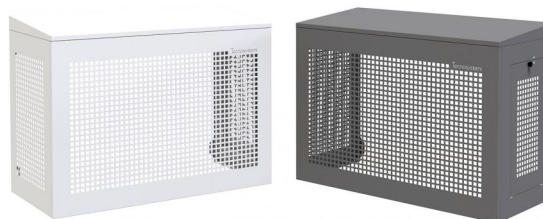

DATASHEET

MADE IN ITALY

rev. 01 - 03/11/2023

GUSCIO

Cage with 5° sloped roof

SCD500129 - SCD500130 - SCD500131
SCD500132 - SCD500133 - SCD500134

TECHNICAL SPECIFICATIONS:

- Galvanised sheet made with anti-intrusion weave
- External polyester painting RAL 9002
- Galvanised sheet metal roof with anti-intrusion weft
- Ready for transit of duct, tubing and wiring
- Side hatch for inspection and maintenance with padlock
- Ready for wall mounting
- Height-adjustable
- Easy to assemble
- Matt RAL 7016 grey version, available on request

DIMENSIONS

CODE	L [mm]	H [mm]	P [mm]
SCD500129	1000	720	470
SCD500130	1100	1120	620
SCD500131	1100	1420	620
SCD500132	1000	720	470
SCD500133	1100	1120	620
SCD500134	1100	1420	620

ITEMS

CODE	DESCRIPTION
SCD500129	"GUSCIO H720" SECURITY CAGE FOR OUTDOOR UNIT WITH SMOOTH 5° INCLINED TOP - IVORY RAL 9002
SCD500130	"GUSCIO H1120" SECURITY CAGE FOR OUTDOOR UNIT WITH SMOOTH 5° INCLINED TOP - IVORY RAL 9002
SCD500131	"GUSCIO H1420" SECURITY CAGE FOR OUTDOOR UNIT WITH SMOOTH 5° INCLINED TOP - IVORY RAL 9002
SCD500132	"GUSCIO H720" SECURITY CAGE FOR OUTDOOR UNIT WITH SMOOTH 5° INCLINED TOP - MATT GREY RAL 7016
SCD500133	"GUSCIO H1120" SECURITY CAGE FOR OUTDOOR UNIT WITH SMOOTH 5° INCLINED TOP - MATT GREY RAL 7016
SCD500134	"GUSCIO H1420" SECURITY CAGE FOR OUTDOOR UNIT WITH SMOOTH 5° INCLINED TOP - MATT GREY RAL 7016