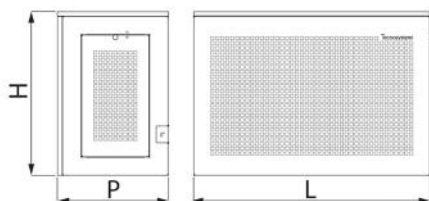

GUSCIO

Cage with flat roof

SCD500114 - SCD500115 - SCD500116
SCD500126 - SCD500127 - SCD500128

TECHNICAL SPECIFICATIONS:

- Galvanised sheet made with anti-intrusion weave
- External polyester painting RAL 9002
- Galvanised sheet metal roof with anti-intrusion weft
- Ready for transit of duct, tubing and wiring
- Side hatch for inspection and maintenance with padlock
- Ready for wall mounting
- Height-adjustable
- Easy to assemble
- Matt RAL 7016 grey version, available on request

DIMENSIONS

| CODE | L [mm] | H [mm] | P [mm] |
|-----------|--------|--------|--------|
| SCD500114 | 1000 | 720 | 470 |
| SCD500115 | 1100 | 1120 | 620 |
| SCD500116 | 1100 | 1420 | 620 |
| SCD500126 | 1000 | 720 | 470 |
| SCD500127 | 1100 | 1120 | 620 |
| SCD500128 | 1100 | 1420 | 620 |