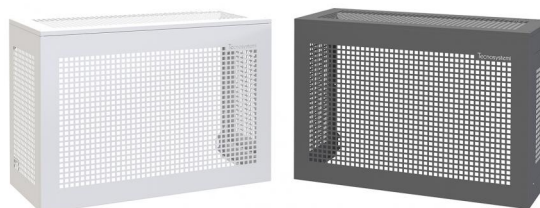

GUSCIO

Cage with flat roof

SCD500114 - SCD500115 - SCD500116
SCD500126 - SCD500127 - SCD500128

TECHNICAL SPECIFICATIONS:

- Galvanised sheet made with anti-intrusion weave
- External polyester painting RAL 9002
- Galvanised sheet metal roof with anti-intrusion weft
- Ready for transit of duct, tubing and wiring
- Side hatch for inspection and maintenance with padlock
- Ready for wall mounting
- Height-adjustable
- Easy to assemble
- Matt RAL 7016 grey version, available on request

DIMENSIONS

| CODE | L [mm] | H [mm] | P [mm] |
|-----------|--------|--------|--------|
| SCD500114 | 1000 | 720 | 470 |
| SCD500115 | 1100 | 1120 | 620 |
| SCD500116 | 1100 | 1420 | 620 |
| SCD500126 | 1000 | 720 | 470 |
| SCD500127 | 1100 | 1120 | 620 |
| SCD500128 | 1100 | 1420 | 620 |

ITEMS

| CODE | DESCRIPTION |
|-----------|---|
| SCD500114 | "GUSCIO H720" SECURITY CAGE FOR OUTDOOR UNIT WITH PATTERNED TOP - IVORY RAL 9002 |
| SCD500115 | "GUSCIO H1120" SECURITY CAGE FOR OUTDOOR UNIT WITH PATTERNED TOP - IVORY RAL 9002 |
| SCD500116 | "GUSCIO H1420" SECURITY CAGE FOR OUTDOOR UNIT WITH PATTERNED TOP - IVORY RAL 9002 |
| SCD500126 | "GUSCIO H720" SECURITY CAGE FOR OUTDOOR UNIT WITH PATTERNED TOP - MATT GREY RAL 7016 |
| SCD500127 | "GUSCIO H1120" SECURITY CAGE FOR OUTDOOR UNIT WITH PATTERNED TOP - MATT GREY RAL 7016 |
| SCD500128 | "GUSCIO H1420" SECURITY CAGE FOR OUTDOOR UNIT WITH PATTERNED TOP - MATT GREY RAL 7016 |