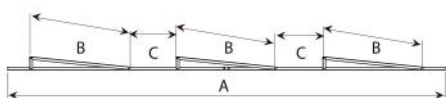

DATASHEET

rev. 00 - 00-00-0000

HTF 1V/30L

support triangle with vertical fixing for flat roofs

11110790

DIMENSIONS

CODE	A [mm]	B [mm]	C [mm]
11110790	6530	1500	688

ITEMS