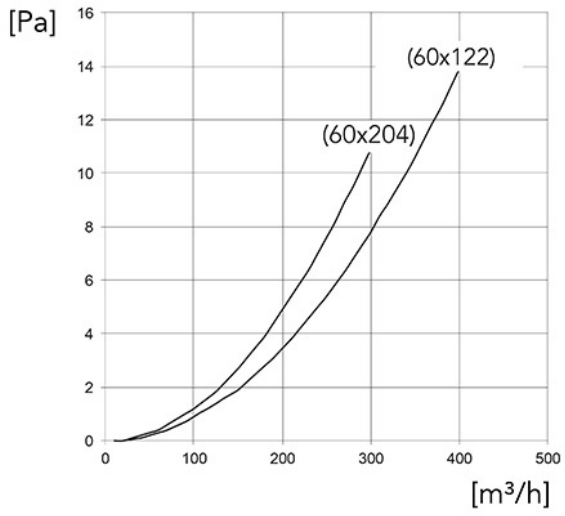

DATA RELATIVE TO AN AIR DUCT SECTION OF 1 m

ITEMS

CODE	DESCRIPTION
11161382	FLAT ELBOW "CPR" 120
11161382B	FLAT ELBOW "CPR" 204