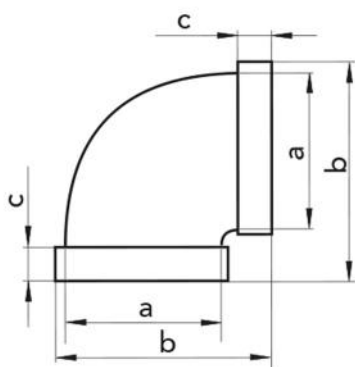

DATASHEET

rev. 01 - 10/11/2022

CPR

flat curve

11161382 - 11161382B

TECHNICAL SPECIFICATIONS:

- PVC
- Female coupling with support stop

DIMENSIONS

CODE	a [mm]	b [mm]	c [mm]
11161382	60 x 120	155	32
11161382B	60 x 204	238	32

APPLICATIONS

- Supply and ventilation of exhaust for various rooms
- Connection of flat ducts of the same dimension at 90° horizontally
- Operating temperature -30°C to +70°C

DATA RELATIVE TO AN AIR DUCT SECTION OF 1 m

ITEMS

CODE	DESCRIPTION
11161382	FLAT ELBOW "CPR" 120
11161382B	FLAT ELBOW "CPR" 204