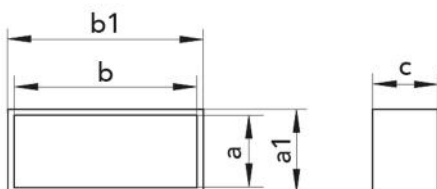

### TECHNICAL SPECIFICATIONS:

- PVC
- Female coupling with support stop

### DIMENSIONS

CODE	a [mm]	b [mm]	a1 [mm]	b1 [mm]	c [mm]
11161383	60	122	65	126	69
11161383B	60	204	65	209	62