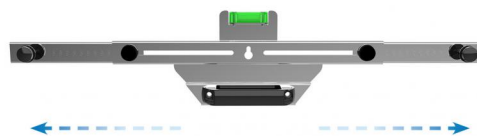

## Telescopic adjustment bar bracket SPIRIT

SCD500070

### TECHNICAL SPECIFICATIONS:

- Made of electro-galvanised sheet metal
- Includes spirit level
- Built-in handle
- Locking knobs
- Reusable after installation
- Also adaptable on Galileo MGL and Giotto MG shelves

### ITEMS

CODE	DESCRIPTION
SCD500070	TELESCOPIC ADJUSTMENT BAR FOR BRACKETS "SPIRIT"