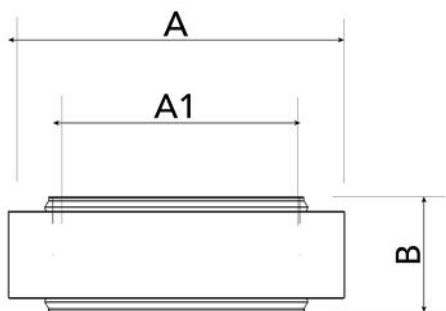

# DATASHEET

rev. 00 - 20/10/2022

EPS coupling sleeve for MVHR  $\varnothing$ 125 /  $\varnothing$ 160

ACC600041 - ACC600042

## TECHNICAL SPECIFICATIONS MOD. $\varnothing$ 125

- Grey colour EPS sleeve
- internal  $\varnothing$ : 125 mm

## TECHNICAL SPECIFICATIONS MOD. $\varnothing$ 160

- Grey colour EPS sleeve
- internal  $\varnothing$ : 160 mm

## DIMENSIONS

CODE	A [mm]	A1 [mm]	B [mm]
ACC600041	162	119	56
ACC600042	197	154	56