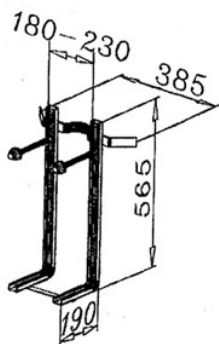

TECHNICAL DRAWING

ITEMS

CODE	DESCRIPTION
23100010	UNIVERSAL FRAME FOR SOSPENDED WC-BIDET