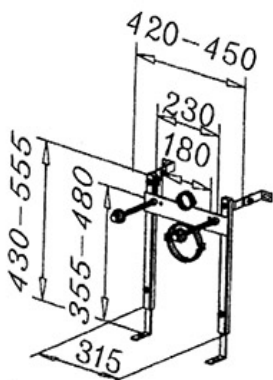

# DATASHEET

rev. 00 - 29/11/2022

Universal pre-assembled frame for wall-hung toilet

23100030

## TECHNICAL SPECIFICATIONS:

- Includes screws and fastening instructions
- Total weight 4 kg
- Capacity 400 kg

## TECHNICAL DRAWING