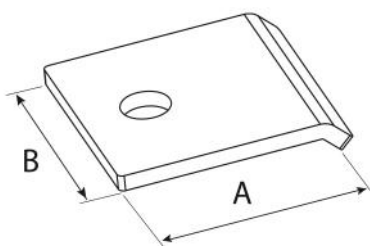

DATASHEET

rev. 00 - 00-00-0000

HSLPST

pre-assembled side clamp for solar thermal panel

11110736 - 11110736BOX

DIMENSIONS

CODE	A [mm]	B [mm]
11110736	43	40
11110736BOX	43	40

ITEMS

CODE	DESCRIPTION
11110736	PRE-ASSEMBLED CLAMP HSLPST
11110736BOX	PRE-ASSEMBLED CLAMP HSLPST - BOX 30 pcs