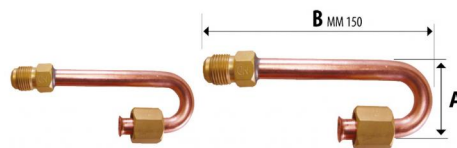

DATASHEET

rev. 00 - 11/11/2022

Pair of reversing fittings

11130016 - 11130017

DIMENSIONS

CODE	A [mm]
11130016	41,5 / 43,7
11130017	41,5 / 46,5

ITEMS

CODE	DESCRIPTION
11130016	REVERSED FITTINGS 1/4MX1/4F - 3/8MX3/8F
11130017	REVERSED FITTINGS 1/4MX1/4F - 1/2MX1/2F