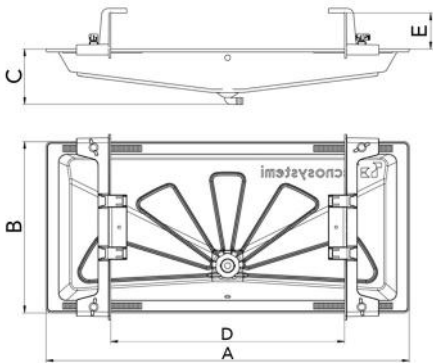

BLUE RIVER

condensate drain pan in anthracite grey

SCD300050 - SCD300051 - SCD300052

TECHNICAL SPECIFICATIONS:

- Made of ABS + PMMA plastic in anthracite grey RAL 7016
- Adjustable fastening brackets in PA6
- Coupling for condensate drain pipe \varnothing 16 mm

DIMENSIONS

CODE	A [mm]	B [mm]	C [mm]	D [mm]	E [mm]
SCD300050	850	400	130	320 + 680	85
SCD300051	1050	400	125	330 + 885	85
SCD300052	1250	500	100	565 + 1125	85

ITEMS

CODE	DESCRIPTION
SCD300050	"BLUE RIVER" DRAIN PAN - RAL 7016 GREY ANTHRACITE (850x400 mm)
SCD300051	"BLUE RIVER" DRAIN PAN - RAL 7016 GREY ANTHRACITE (1050x400 mm)
SCD300052	"BLUE RIVER" DRAIN PAN - RAL 7016 GREY ANTHRACITE (1250x500 mm)