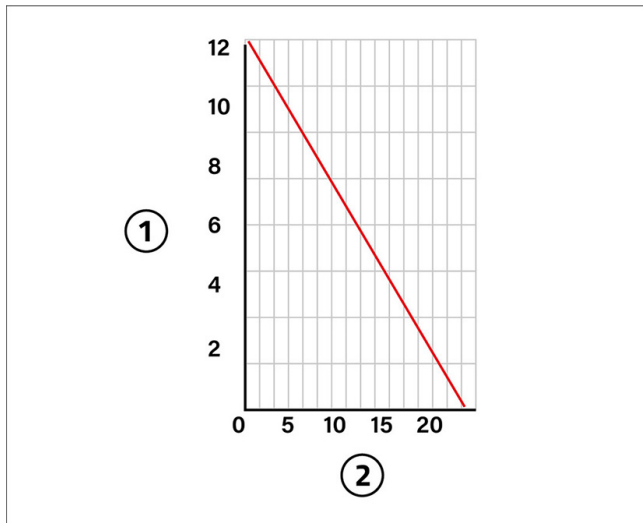

EF 20 lt

[1] Air delivery (vertical m)
[2] Flow rate (litres/hour)

- For air conditioners up to 20 kW
- Max. 12 m vertical delivery
- Power consumption 19 W
- Max. noise level 26 [dB (A)]

WALL-MOUNTED APPLICATIONS

- wall splits
- consoles
- fan coils

CEILING-MOUNTED APPLICATIONS

- ceiling-mounted air conditioners
- ducted

ITEMS

CODE	DESCRIPTION
12170036	EASY FLOW 7 LT. MINI PUMP EF7
12170093	EASY FLOW 7 LT. MINI PUMP WITH VERTICAL CONNECTION EFV-7
12170037	EASY FLOW 11 LT. MINI PUMP EF11
12170094	EASY FLOW 11 LT. MINI PUMP WITH EFV-11 VERTICAL CONNECTION
12170038	EASY FLOW 15 LT. MINI PUMP "EF15"
12170046	EASY FLOW 15 LT. MINI PUMP WITH VERTICAL CONNECTION EFV-15
12170078	EASY FLOW 20 LT. MINI PUMP EF20
12170079	EASY FLOW 20 LT. MINI PUMP WITH VERTICAL CONNECTION EFV20