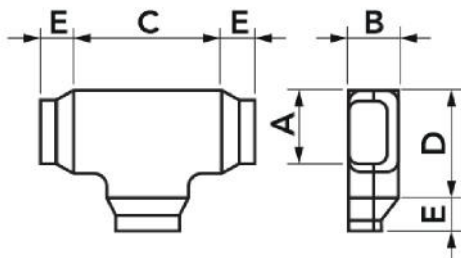

TOP LINE - IVORY
RAL 9002

NEW LINE -
WHITE RAL 9010

ECO LINE - PEARL
GREY RAL 9003

BROWN LINE -
BROWN RAL 8017

BLACK LINE -
BLACK RAL 9005

DIMENSIONS

CODE	MODEL	LINE	A [mm]	B [mm]	C [mm]	D [mm]	E [mm]
11123060	DT 60 - EXC	TOP LINE	66	56	166	125	38
11123072	DT 72 - EXC	TOP LINE	78	68	200	150	40
11123100	DT 100 - EXC	TOP LINE	104	78	200	150	
N11123060	DT 60 - EXC	NEW LINE	66	56	166	125	38
N11123072	DT 72 - EXC	NEW LINE	78	68	200	150	40
N11123100	DT 100 - EXC	NEW LINE	104	78	200	150	
E11123060	DT 60 - EXC	ECO LINE	66	56	166	125	38
E11123072	DT 72 - EXC	ECO LINE	78	68	200	150	40
E11123100	DT 100 - EXC	ECO LINE	104	78	200	150	
SCD100041	DT 72 - EXC	BROWN LINE	78	68	200	150	40
SCD100042	DT 100 - EXC	BROWN LINE	104	78	200	150	
SCD100086	DT 72 - EXC	BLACK LINE	78	68	200	150	40
SCD100087	DT 100 - EXC	BLACK LINE	104	78	200	150	
SCD100195	DT 72 - EXC	GREY LINE	78	68	200	150	40

ITEMS

CODE	DESCRIPTION
11123060	DT 60-EXC - "EXCELLENS DT" LINE T-BRANCH
11123072	DT 72-EXC - "EXCELLENS DT" LINE T-BRANCH
11123100	DT 100-EXC - "EXCELLENS DT" LINE T-BRANCH
N11123060	DT 60-EXC - "EXCELLENS DT" LINE T-BRANCH
N11123072	DT 72-EXC - "EXCELLENS DT" LINE T-BRANCH
N11123100	DT 100-EXC - "EXCELLENS DT" LINE T-BRANCH
E11123060	DT 60-EXC - "EXCELLENS DT" LINE T-BRANCH
E11123072	DT 72-EXC - "EXCELLENS DT" LINE T-BRANCH
E11123100	DT 100-EXC - "EXCELLENS DT" LINE T-BRANCH
SCD100041	DT 72-EXC - * "T" BRANCH "EXCELLENS DT" MOD. DT 72-EXC - BROWN LINE
SCD100042	DT 100-EXC - * "T" BRANCH "EXCELLENS DT" MOD. DT 100-EXC - BROWN LINE
SCD100086	DT 72-EXC - * "T" BRANCH "EXCELLENS DT" MOD. DT 72-EXC - BLACK LINE
SCD100087	DT 100-EXC - * "T" BRANCH "EXCELLENS DT" MOD. DT 100-EXC - BLACK LINE
SCD100195	"T" BRANCH "EXCELLENS DT" MOD. DT 72-EXC - GREY LINE - DT 72-EXC