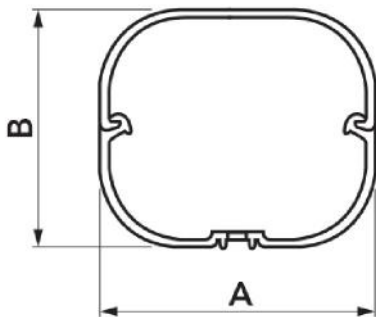

### TECHNICAL SPECIFICATIONS:

- Stiff, shockproof, anti-UVA and recyclable PVC
- Rounded bottom and lid
- Clip-together central fastening
- Pre-punched slots in bottom for wall mounting
- Prepared for insertion of the mini pumps Easy Flow, Easy One, Aqua Split (only model T 72-EXC)
- Length 2 m
- Paintable
- Operating temperature -20°C / +60°C

## DIMENSIONS

CODE	MODEL	LINE	A [mm]	B [mm]
11120060	T 60 - EXC	TOP LINE	60	52
11120072	T 72 - EXC	TOP LINE	72	64
11120010	T 100 - EXC	TOP LINE	98	73
N11120060	T 60 - EXC	NEW LINE	60	52
N11120072	T 72 - EXC	NEW LINE	72	64
N11120010	T 100 - EXC	NEW LINE	98	73
E11120060	T 60 - EXC	ECO LINE	60	52
E11120072	T 72 - EXC	ECO LINE	72	64
E11120010	T 100 - EXC	ECO LINE	98	73
SCD100006	T 72 - EXC	BROWN LINE	72	64
SCD100008	T 100 - EXC	BROWN LINE	98	73
SCD100051	T 72 - EXC	BLACK LINE	72	64
SCD100053	T 100 - EXC	BLACK LINE	98	73
SCD100184	T 72 - EXC	GREY LINE	72	64