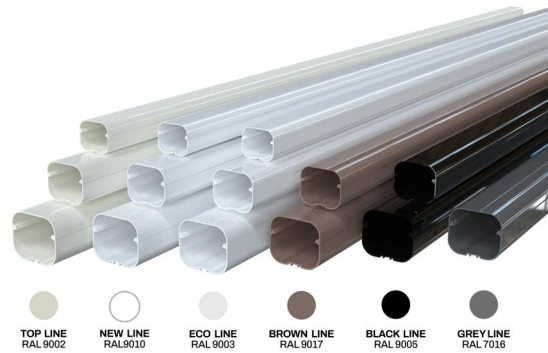

### TECHNICAL SPECIFICATIONS:

- Stiff, shockproof, anti-UVA and recyclable PVC
- Rounded bottom and lid
- Clip-together central fastening
- Pre-punched slots in bottom for wall mounting
- Prepared for insertion of the mini pumps Easy Flow, Easy One, Aqua Split (only model T 72-EXC)
- Length 2 m
- Paintable
- Operating temperature -20°C / +60°C