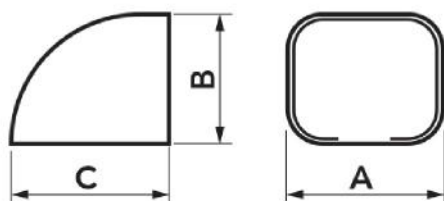

## DIMENSIONS

CODE	MODEL	LINE	A [mm]	B [mm]	C [mm]
11122180	TC 72 - EXC	TOP LINE	66	56	66
11122190	TC 100 - EXC	TOP LINE	104	78	90
N11122170	TC 60 - EXC	NEW LINE	66	56	66
N11122180	TC 72 - EXC	NEW LINE	78	68	78
N11122190	TC 100 - EXC	NEW LINE	104	78	90
E11122170	TC 60 - EXC	ECO LINE	66	56	66
E11122180	TC 72 - EXC	ECO LINE	78	68	78
E11122190	TC 100 - EXC	TOP LINE	104	78	90
SCD100038	TC 72 - EXC	BROWN LINE	78	68	78
SCD100039	TC 100 - EXC	BROWN LINE	104	78	90
SCD100083	TC 72 - EXC	BLACK LINE	78	68	78
SCD100084	TC 100 - EXC	BLACK LINE	104	78	90
SCD100196	TC 72 - EXC	GREY LINE	78	68	78