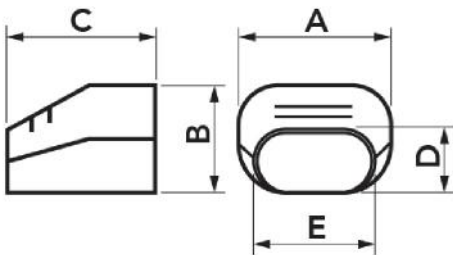

MODELS AVAILABLE:

TOP LINE - IVORY
RAL 9002

NEW LINE - WHITE
RAL 9010

ECO LINE - PEARL
GREY RAL 9003

BROWN LINE - BROWN
RAL 8017

BLACK LINE - BLACK
RAL 9005

DIMENSIONS

CODE	MODEL	LINE	A [mm]	B [mm]	C [mm]	D [mm]	E [mm]
11124060	TS 60 - EXC	TOP LINE	66	56	75	33	60
11124072	TS 72 - EXC	TOP LINE	78	68	90	35	67
11124100	TS 100 - EXC	TOP LINE	104	78	110	35	67
N11124060	TS 60 - EXC	NEW LINE	66	56	75	33	60
N11124072	TS 72 - EXC	NEW LINE	78	68	90	35	67
N11124100	TS 100 - EXC	NEW LINE	104	78	110	35	67
E11124060	TS 60 - EXC	ECO LINE	66	56	75	33	60
E11124072	TS 72 - EXC	ECO LINE	78	68	90	35	67
E11124100	TS 100 - EXC	ECO LINE	104	78	110	35	67
SCD100035	TS 72 - EXC	BROWN LINE	78	68	90	35	67
SCD100036	TS 100 - EXC	BROWN LINE	104	78	110	35	67
SCD100080	TS 72 - EXC	BLACK LINE	78	68	90	35	67
SCD100081	TS 100 - EXC	BLACK LINE	104	78	110	35	67
SCD100193	TS 72 - EXC	GREY LINE	78	68	90	35	67