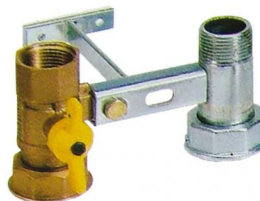

## Bracket with valve for gas meters 1" 1/4

26000300 - 26000310

### TECHNICAL SPECIFICATIONS:

- Includes wall bracket
- Equipped with ball valve

### DIMENSIONS:

CODE	A	B	C [mm]
26000300	3/4"	3/4"	110
26000310	1"	1"	110