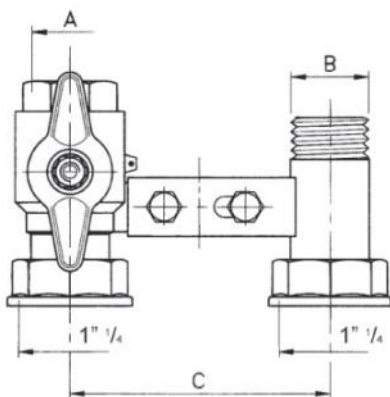

## Bracket with valve for gas meters 1" 1/4

26000300 - 26000310

### TECHNICAL SPECIFICATIONS:

- Includes wall bracket
- Equipped with ball valve

### DIMENSIONS:

CODE	A	B	C [mm]
26000300	3/4"	3/4"	110
26000310	1"	1"	110

### ITEMS

CODE	DESCRIPTION
26000300	
26000310	