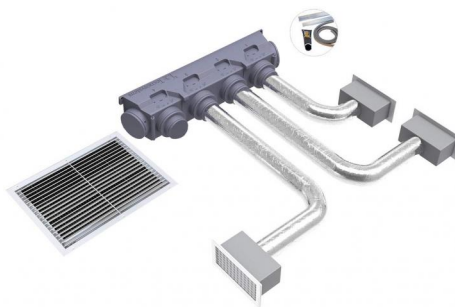

## KIT SVELTO EOLO UNIVERSAL - 3 zones with EOLO B4 plenum

PWD300195

### DESCRIPTION

The "Eolo Universal Svelto (Quick) Kits" contain all the necessary accessories (polystyrene "Universal" plenum, calibration dampers, grilles, pipes, collars, cable ties, plenums and for nozzles, aluminium profiles for flanges), to channel the air produced by the indoor unit correctly and distribute it optimally to each individual room, with the possibility of adjusting and orienting the air flow thanks to the calibration dampers and the adjustable flaps of the nozzles.

It thus allows you to have the maximum yield and the best comfort in homes or offices.

Thanks to the new universal sintered polystyrene plenum, the installer will only have to cut the plenum with an alternative saw or hot wire blade to the desired size, based on the delivery mouth of the ducted machine to be installed, cut the aluminium profiles to the flange size, glue them with the supplied glue and insert the gasket (accessories present in the kit).

The "Eolo Universal Svelto (Quick) Kits" are available in 2 - 3 - 4 - 5 zones with the possibility of customisation on request.