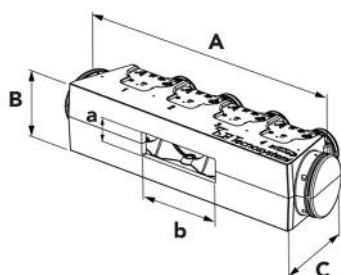

### DESCRIPTION

The "Eolo Universal Svelto (Quick) Kits" contain all the necessary accessories (polystyrene "Universal" plenum, calibration dampers, grilles, pipes, collars, cable ties, plenums and for nozzles, aluminium profiles for flanges), to channel the air produced by the indoor unit correctly and distribute it optimally to each individual room, with the possibility of adjusting and orienting the air flow thanks to the calibration dampers and the adjustable flaps of the nozzles.

It thus allows you to have the maximum yield and the best comfort in homes or offices.

Thanks to the new universal sintered polystyrene plenum, the installer will only have to cut the plenum with an alternative saw or hot wire blade to the desired size, based on the delivery mouth of the ducted machine to be installed, cut the aluminium profiles to the flange size, glue them with the supplied glue and insert the gasket (accessories present in the kit).

The "Eolo Universal Svelto (Quick) Kits" are available in 2 - 3 - 4 - 5 zones with the possibility of customisation on request.

## DIMENSIONS

CODE	PLENUM MODEL	FIXED EXTERNAL WIDTH A [mm]	FIXED EXTERNAL HEIGHT B [mm]	FIXED EXTERNAL DEPTH C [mm]	MAX INTERNAL PLENUM HEIGHT a [mm]	MAX INTERNAL PLENUM WIDTH b [mm]
PWD300195	EOLO B4 UNIVERSAL	1261	284	348	up to 235	up to 1060