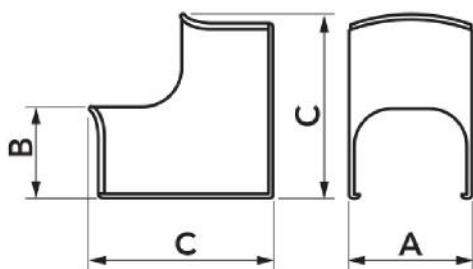

## OPTIMA CAI

internal corner curve

SCD100138 - 11106013 - 11106014  
11106015 - SCD100115 - SCD100159  
SCD100160 - SCD100161 - SCD100210  
SCD100211 - SCD100212

### TECHNICAL SPECIFICATIONS:

- Stiff, shockproof, anti-UVA PVC, white or grey, recyclable
- Innovative design
- Ultra-fast interlocking fastening system
- Extremely high outer finish
- Allows a wide bending radius of tubes
- Heat shrink barcode pack
- Paintable
- Operating temperature  $-20^{\circ}\text{C}$  /  $+60^{\circ}\text{C}$

## DIMENSIONS

CODE	MODEL	A [mm]	B [mm]	C [mm]
SCD100138	CAI 35 - OPT	35	28	62
11106013	CAI 62 - OPT	66	48	100
11106014	CAI 75 - OPT	78	58	115
11106015	CAI 102 - OPT	104	68	135
SCD100115	CAI 135 - OPT	140	84	155
SCD100159	CAI 75 - OPT	78	58	115
SCD100160	CAI 102 - OPT	104	68	135
SCD100161	CAI 135 - OPT	140	84	155
SCD100210	CAI 75 - OPT	78	58	115
SCD100211	CAI 102 - OPT	104	68	135
SCD100212	CAI 135 - OPT	140	84	155

## ITEMS

CODE	DESCRIPTION
SCD100138	CAI35-OPT - "OPTIMA CAI" LINE CORNER INSIDE ELBOW
11106013	CAI62-OPT - "OPTIMA CAI" LINE CORNER INSIDE ELBOW
11106014	CAI75-OPT - "OPTIMA CAI" LINE CORNER INSIDE ELBOW
11106015	CAI102-OPT - "OPTIMA CAI" LINE CORNER INSIDE ELBOW
SCD100115	CAI135-OPT - "OPTIMA CAI" LINE CORNER INSIDE ELBOW
SCD100159	"OPTIMA CAI" LINE CORNER INSIDE ELBOW - ANTHRACITE GREY Mod. CAI75-OPT
SCD100160	"OPTIMA CAI" LINE CORNER INSIDE ELBOW - ANTHRACITE GREY Mod. CAI102-OPT
SCD100161	"OPTIMA CAI" LINE CORNER INSIDE ELBOW - ANTHRACITE GREY Mod. CAI135-OPT
SCD100210	"OPTIMA CAI" LINE CORNER INSIDE ELBOW - BLACK - RAL 9005 - CAI75-OPT
SCD100211	"OPTIMA CAI" LINE CORNER INSIDE ELBOW - BLACK - RAL 9005 - CAI102-OPT
SCD100212	"OPTIMA CAI" LINE CORNER INSIDE ELBOW - BLACK - RAL 9005 - CAI135-OPT