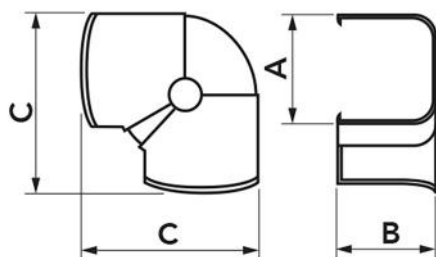

OPTIMA CPS

articulated flat curve

11106010 - 11106011 - SCD100158
SCD100209

TECHNICAL SPECIFICATIONS:

- Stiff, shockproof, anti-UVA PVC, white or grey, recyclable
- Innovative design
- Ultra-fast interlocking fastening system
- Bending radius
- Adjustable from 80° to 140°
- Extremely high outer finish
- Heat shrink barcode packaging
- Paintable
- Operating temperature -20°C / +60°C

MODELS AVAILABLE:

WHITE RAL 9010

GRIGIO
ANTRACITE RAL
7016

DIMENSIONS

CODE	MODEL	A [mm]	B [mm]	C [mm]
11106010	CPS 62 - OPT	66	48	185
11106011	CPS 75 - OPT	78	58	130
SCD100158	CPS 75 - OPT	78	58	130
SCD100209	CPS 75 - OPT	78	58	130

ITEMS

CODE	DESCRIPTION
11106010	CPS62-OPT - "OPTIMA CPS" LINE FLAT JOINTED ELBOW
11106011	CPS75-OPT - "OPTIMA CPS" LINE FLAT JOINTED ELBOW
SCD100158	"OPTIMA CPS" LINE FLAT JOINTED ELBOW - ANTHRACITE GREY Mod. CPS75-OPT
SCD100209	"OPTIMA CPS" LINE FLAT JOINTED ELBOW - BLACK - RAL 9005 - CPS75-OPT