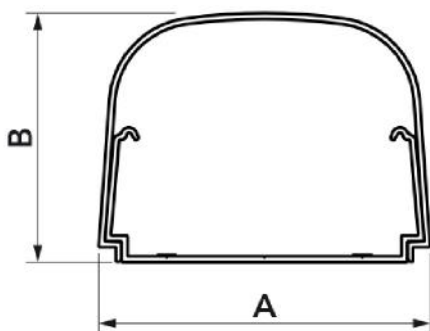

OPTIMA T FULL COVER

duct

SCD100102 - SCD100103 - SCD100104
SCD100124

TECHNICAL SPECIFICATIONS:

- Stiff, shockproof, anti-UVA PVC, white, recyclable
- Sharp-edged bottom
- Pre-punched slots for wall mounting
- Prepared for insertion of the mini pumps Easy Flow, Easy One, Aqua Split (only model T 75-OPT-FC)
- Wall flush closure
- Rounded cover
- Bar length 2 m
- Paintable
- Operating temperature -20°C / +60°C

MODELS AVAILABLE:

WHITE RAL 9010

DIMENSIONS

CODE	MODEL	A [mm]	B [mm]
SCD100102	T 62 - OPT-FC	62	46
SCD100103	T 75 - OPT-FC	74	56
SCD100104	T 102 - OPT-FC	100	66
SCD100124	T 135 - OPT-FC	135	82

ITEMS

CODE	DESCRIPTION
SCD100102	T62 -OPT-FC - "OPTIMA TP" T62 TRUNKING FULL COVER - 2 mt. Long
SCD100103	T75 -OPT-FC - "OPTIMA TP" T75 TRUNKING FULL COVER - 2 mt. long
SCD100104	T102 -OPT-FC - "OPTIMA TP" T102 TRUNKING FULL COVER - 2 mt. long
SCD100124	T135 -OPT-FC - "OPTIMA TP" T135 TRUNKING FULL COVER - 2 mt. long