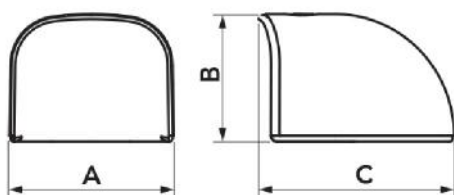

- Stiff, shockproof, anti-UVA PVC, white or grey, recyclable
- Innovative design
- Ultra-fast interlocking fastening system
- Extremely high outer finish
- Heat shrink barcode packaging
- Paintable
- Operating temperature -20°C / +60°C

MODELS AVAILABLE:

WHITE RAL 9010

GREY
ANTRACITE RAL
7016

DIMENSIONS

CODE	MODEL	A [mm]	B [mm]	C [mm]
SCD100141	TC 35 - OPT	35	28	46
11106038	TC 62 - OPT	66	48	75
11106039	TC 75 - OPT	78	58	90
11106040	TC 102 - OPT	104	68	105
SCD100120	TC 135 - OPT	140	84	135
SCD100176	TC 75 - OPT	78	58	90
SCD100177	TC 102 - OPT	104	68	105
SCD100178	TC 135 - OPT	140	84	135
SCD100230	TC 75 - OPT	78	58	90
SCD100231	TC 102 - OPT	104	68	105
SCD100232	TC 135 - OPT	140	84	135

ITEMS

CODE	DESCRIPTION
SCD100141	TC35-OPT - "OPTIMA TC" LINE END CAP
11106038	TC62-OPT - "OPTIMA TC" LINE END CAP
11106039	TC75-OPT - "OPTIMA TC" LINE END CAP
11106040	TC102-OP - "OPTIMA TC" LINE END CAP
SCD100120	TC135-OPT - "OPTIMA TC" LINE END CAP
SCD100176	"OPTIMA TC" LINE END CAP - ANTHRACITE GREY Mod. TC75-OPT
SCD100177	"OPTIMA TC" LINE END CAP - ANTHRACITE GREY Mod. TC102-OP
SCD100178	"OPTIMA TC" LINE END CAP - ANTHRACITE GREY Mod. TC135-OPT
SCD100230	"OPTIMA TC" LINE END CAP - BLACK - RAL 9005 - TC75-OPT
SCD100231	"OPTIMA TC" LINE END CAP - BLACK - RAL 9005 - TC102-OP
SCD100232	"OPTIMA TC" LINE END CAP - BLACK - RAL 9005 - TC135-OPT