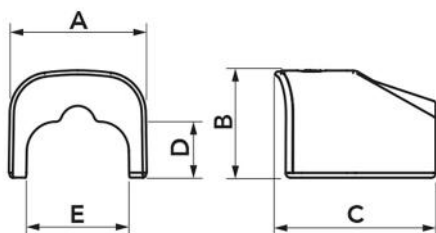

### TECHNICAL SPECIFICATIONS:

- Stiff, shockproof, anti-UVA PVC, white or grey, recyclable
- Innovative design
- Ultra-fast interlocking fastening system
- Extremely high outer finish
- Heat shrink barcode packaging
- Paintable
- Operating temperature  $-20^{\circ}\text{C}$  /  $+60^{\circ}\text{C}$

## DIMENSIONS

CODE	MODEL	A [mm]	B [mm]	C [mm]	D [mm]	E [mm]
11106035	TS 62 - OPT	66	48	76	30	50
11106036	TS 75 - OPT	78	58	90	30	56
11106037	TS 102 - OPT	104	68	110	40	72
SCD100174	TS 75 - OPT	78	58	90	30	56
SCD100175	TS 102 - OPT	104	68	110	40	72
SCD100221	TS 75 - OPT	78	58	90	30	56
SCD100222	TS 102 - OPT	104	68	110	40	72