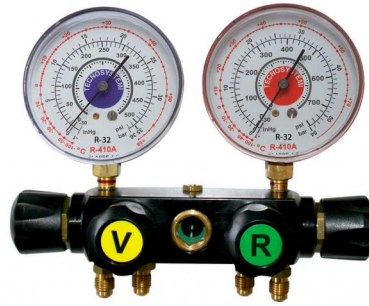

DATASHEET

rev. 00 - 10/11/2022

4-way dry gauge unit for gas R410A

11131012

TECHNICAL SPECIFICATIONS:

- BOURDON type pressure gauges \varnothing 80 mm
- Scale °C, psi, bar, °F
- 4 x 1/4" SAE couplings
- Bellows pressure gauges CL 1.6 PULSE-FREE
- For gas R410A
- F-GAS certifiable

ITEMS

CODE	DESCRIPTION
11131012	4-WAY PRESSURE GAUGE UNIT FOR R410A GAS