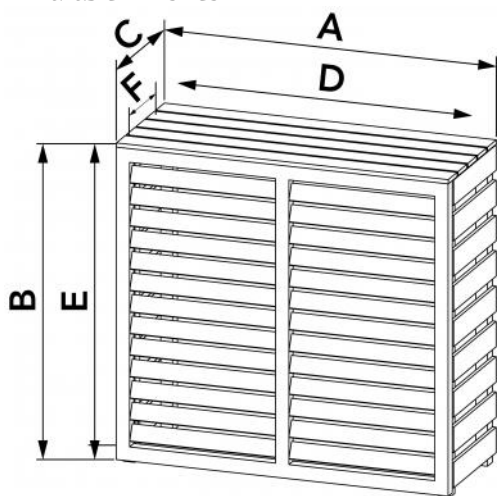

DATASHEET

rev. 00 - 28/09/2022

SCUDO

PVC plastic outdoor unit cover cabinet

SCC600001 - SCC600002

TECHNICAL SPECIFICATIONS:

- Material: plastic wood texture
- Available in 2 sizes

DIMENSIONS

CODE	A [mm]	B [mm]	C [mm]	D [mm]	E [mm]	F [mm]
SCC600001	885	691	345	785	680	295
SCC600002	990	911	395	895	900	345

ITEMS

CODE	DESCRIPTION
SCC600001	CABINET IN PVC "SCUDO SMALL"
SCC600002	CABINET IN PVC "SCUDO BIG"