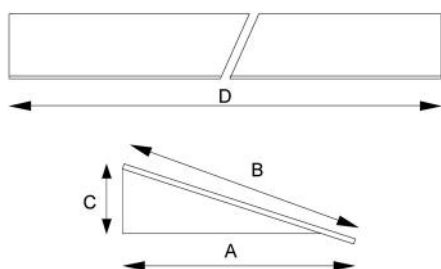

DATASHEET

rev. 00 - 28/09/2022

MADE IN ITALY

TP800 / TP1000

TP800 /TP1000 protection roof

12000027 - 12000028 - SCD600002
SCD600003

TECHNICAL SPECIFICATIONS:

- Electrogalvanised sheet
- External polyester painting RAL 9002
- Ivory colour
- Fixing plugs supplied
- Roof inclination 15° or 30°
- Available in 2 models
- in a pack complete with self-tapping screws and fixing dowels

DIMENSIONS

CODE	A [mm]	B [mm]	C [mm]	D [mm]	ROOF TILT
12000027	445	460	120	800	15°
12000028	545	560	120	1000	15°
SCD600002	530	600	230	800	30°
SCD600003	530	600	230	1000	30°

ITEMS

CODE	DESCRIPTION
12000027	PROTECTIVE CANOPY TP 800 / 15°
12000028	PROTECTIVE CANOPY TP 1000 / 15°
SCD600002	PROTECTIVE CANOPY TP 800 / 30°
SCD600003	PROTECTIVE CANOPY TP 1000 / 30°